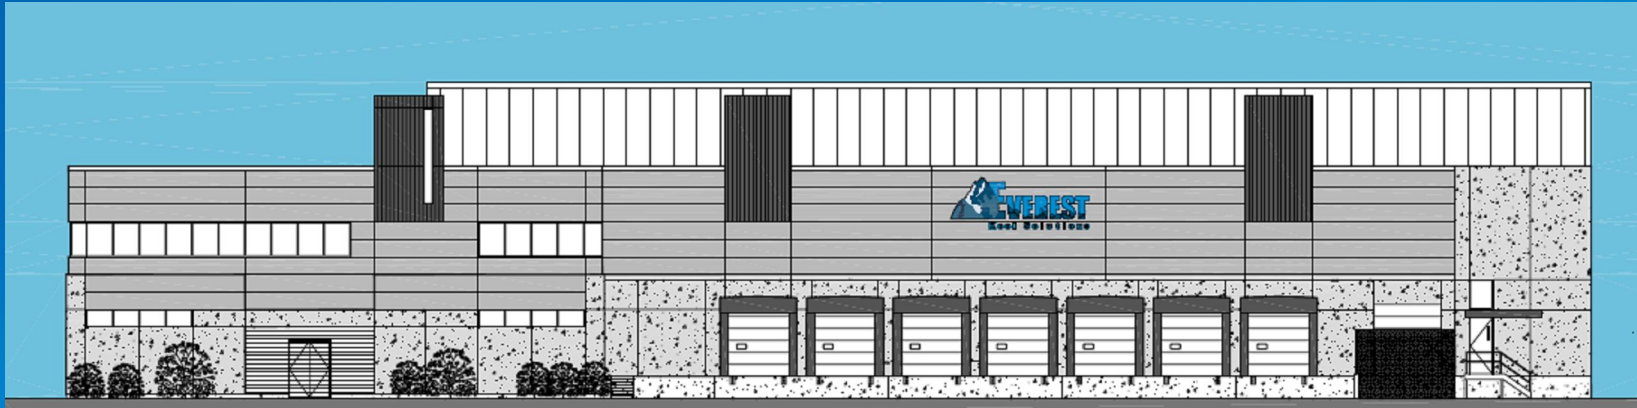

Opening in Poti, Republic of Georgia

June 1, 2011

- 8,000 racked pallet positions, 8 dock doors
- 5,000 square meters of temperature-controlled space at -23°C to +3°C
- Refrigerated loading dock
- Rail siding
- Computerized temperature monitoring
- Real time warehouse management system
- On board computers on lift equipment
- Video surveillance system