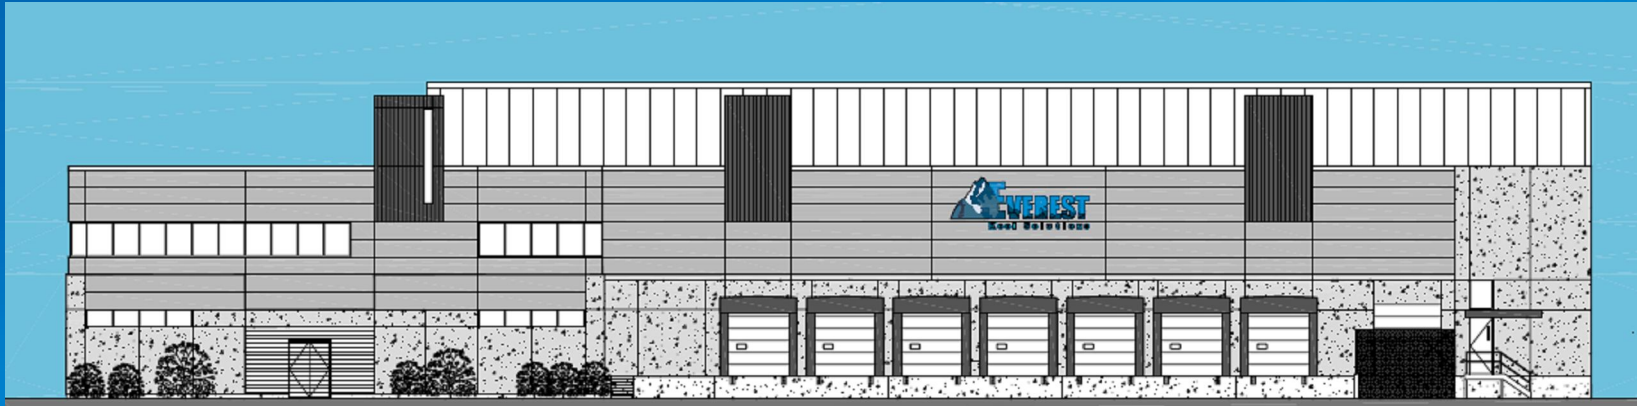

Opening in Poti, Republic of Georgia

June 1, 2011

- 8,000 racked pallet positions, 8 dock doors
- 5,000 square meters of temperature-controlled space at -23°C to $+3^{\circ}\text{C}$
- Refrigerated loading dock
- Rail siding
- Computerized temperature monitoring
- Real time warehouse management system
- On board computers on lift equipment
- Video surveillance system